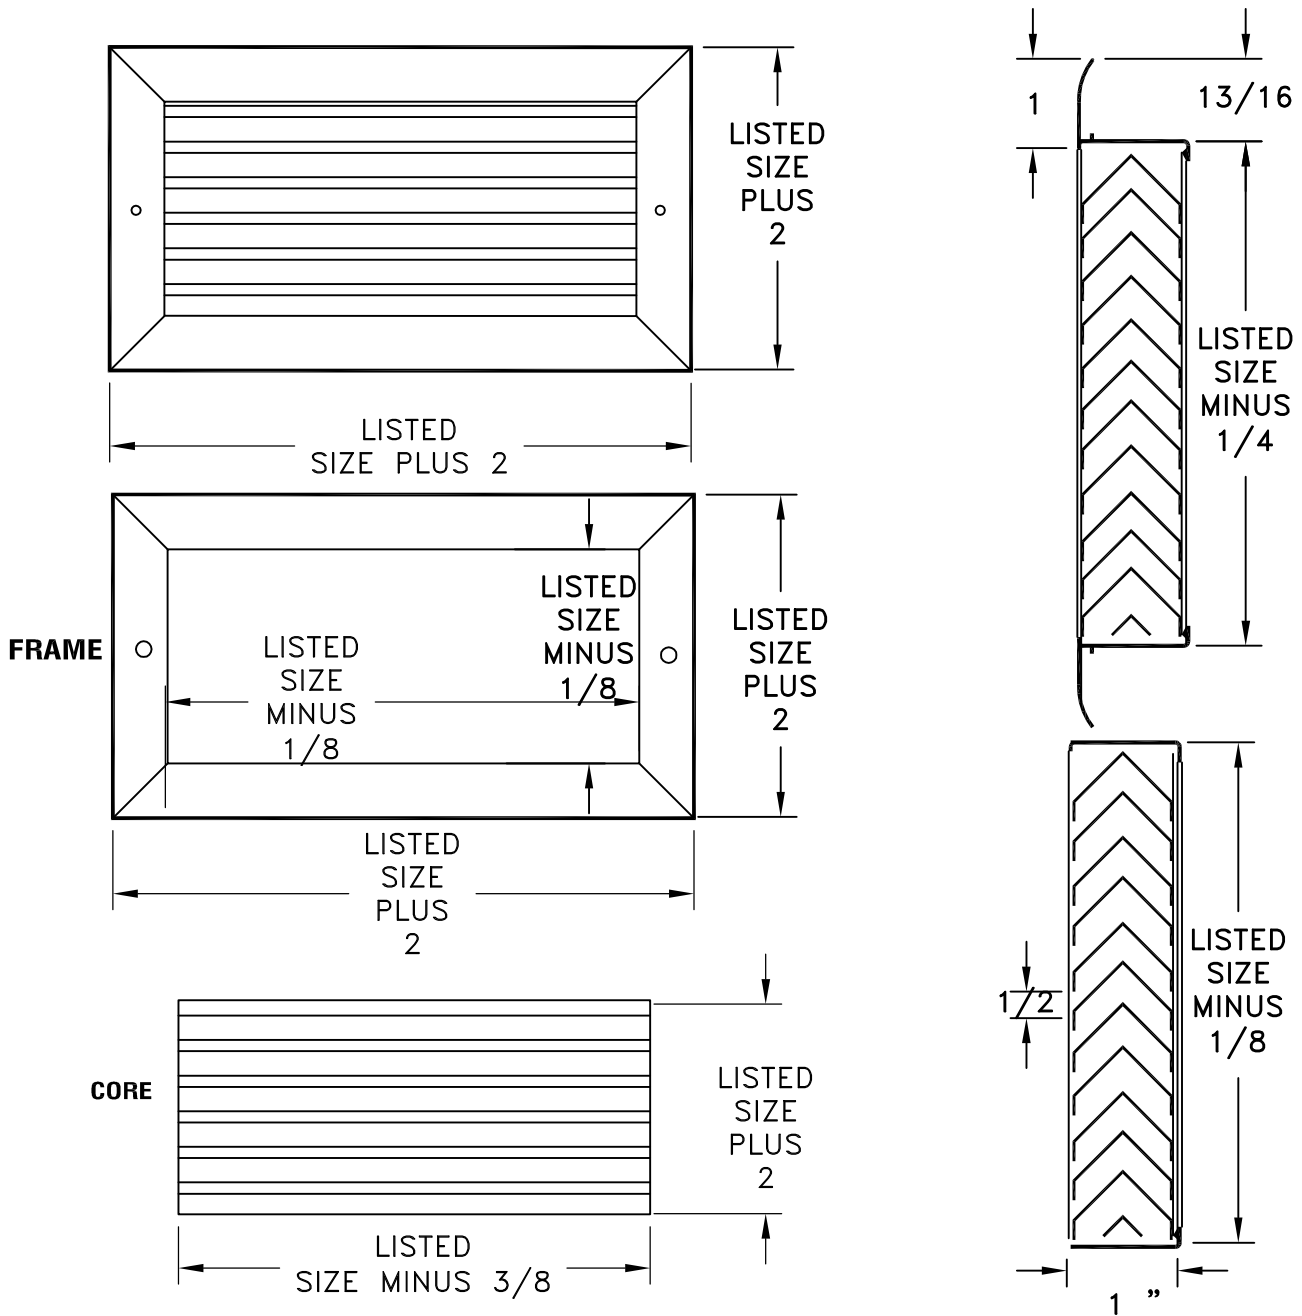

- EXTRUDED ALUMINUM TRANSFER DOOR GRILLE AND FRAME
- AVAILABLE IN 1 INCH INCREMENTS
- CORE ONLY AVAILABLE
- CAN BE USED FOR DOOR OR SIDEWALL APPLICATIONS.
- FINISH: CEILING WHITE (CW) OR PAINTED ALUMINUM FINISH (AL)

JOB NAME: \_\_\_\_\_  
 LOCATION: \_\_\_\_\_  
 ARCHITECT: \_\_\_\_\_  
 ENGINEER: \_\_\_\_\_  
 CONTRACTOR: \_\_\_\_\_

SUBMITTED BY: \_\_\_\_\_

DATE: 08/12/2014 AM-E285A  
**E285A**  
 TRANSFER Door Grille and Frame