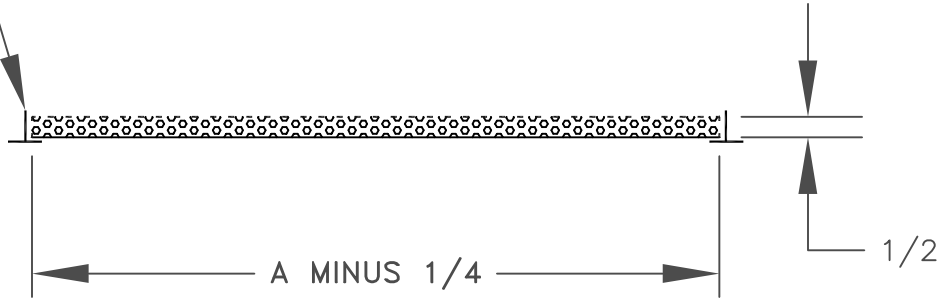

- ALL STEEL CONSTRUCTION
- MATCHING SUPPLY DIFFUSERS AVAILABLE
- FINISH: WHITE (W) ENAMEL

## MODEL 700P

CEILING GRID  
(BY OTHERS)

SUBMITTED BY: \_\_\_\_\_

DATE: 07/25/2013

**700P, 700PF**  
 Perforated Face T-Bar  
 Diffuser  
 Face Only, with Frame