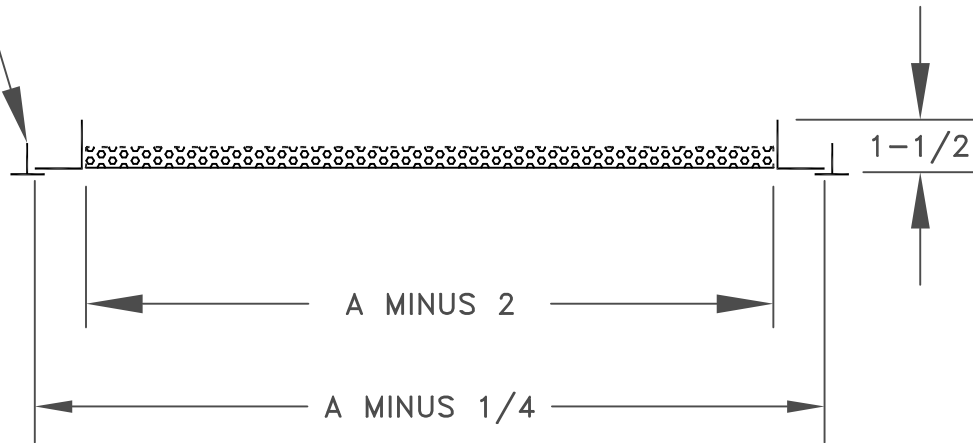

MODEL 700PF

CEILING GRID
(BY OTHERS)

LIST SIZE	A NOM.SQ,REC
2412	24 X 12
2424	24 X 24
4824	48 X 24

JOB NAME: _____
LOCATION: _____
ARCHITECT: _____
ENGINEER: _____
CONTRACTOR: _____

SUBMITTED BY: _____

DATE: 07/25/2013

700P, 700PF
Perforated Face T-Bar
Diffuser
Face Only, with Frame