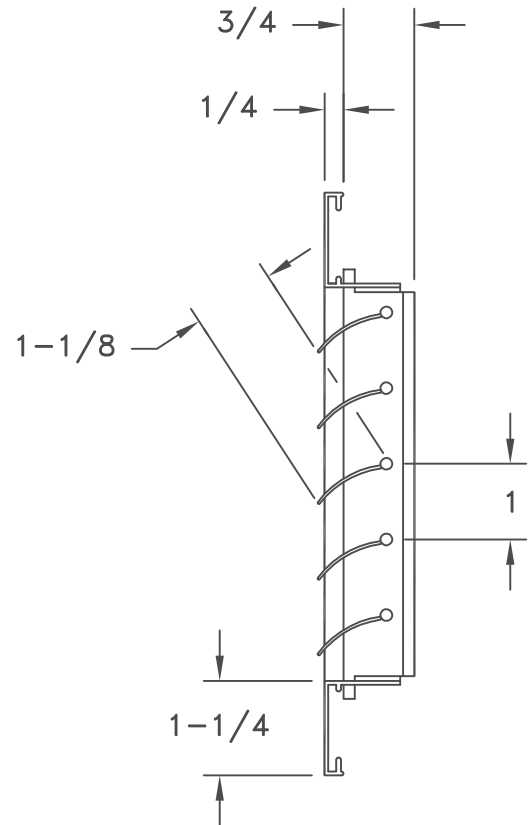

- EXTRUDED ALUMINUM CONSTRUCTION
- DEFLECTED CURVED BLADES – 1 INCH SPACING
- FITS STANDARD T-BAR CEILINGS
- FINISH: WHITE (W) ENAMEL OR SATIN ANODIZED (SA)

SUPPORT BARS  
18 INCH ON CENTER

T-BAR	LISTED SIZE	OVERALL
24 X 12	22 X 10	23-3/4 X 11-3/4
24 X 24	22 X 22	23-3/4 X 23-3/4
48 X 24	46 X 22	47-3/4 X 23-3/4

JOB NAME: \_\_\_\_\_  
 LOCATION: \_\_\_\_\_  
 ARCHITECT: \_\_\_\_\_  
 ENGINEER: \_\_\_\_\_  
 CONTRACTOR: \_\_\_\_\_

SUBMITTED BY: \_\_\_\_\_

DATE: 10/29/2013

**ETB275**  
 Extruded Aluminum, T-Bar  
 Curved Blade Return Grille