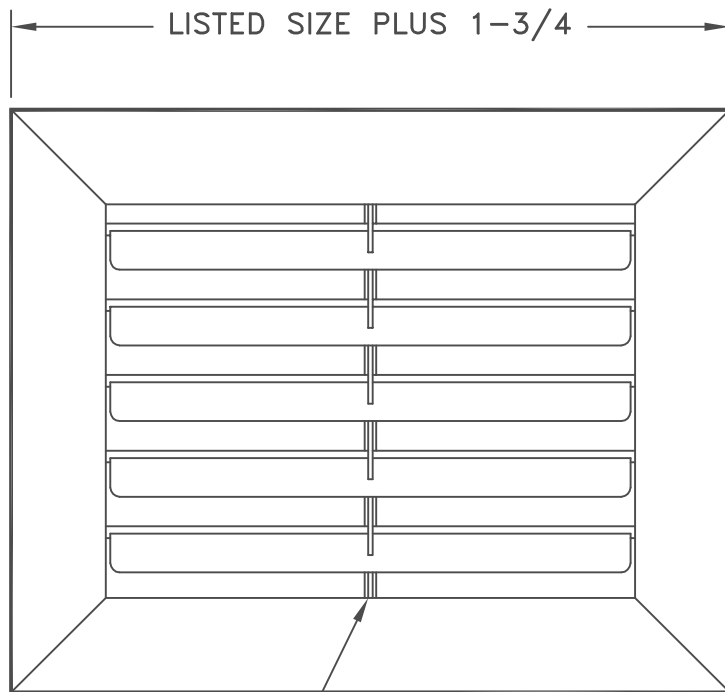

- EXTRUDED ALUMINUM CONSTRUCTION
- DEFLECTED CURVED BLADES – 1 INCH SPACING
- FITS STANDARD T-BAR CEILINGS
- FINISH: WHITE (W) ENAMEL OR SATIN ANODIZED (SA)

SUPPORT BARS  
18 INCH ON CENTER

T-BAR	LISTED SIZE	OVERALL
24 X 12	22 X 10	23-3/4 X 11-3/4
24 X 24	22 X 22	23-3/4 X 23-3/4
48 X 24	46 X 22	47-3/4 X 23-3/4

JOB NAME: \_\_\_\_\_  
 LOCATION: \_\_\_\_\_  
 ARCHITECT: \_\_\_\_\_  
 ENGINEER: \_\_\_\_\_  
 CONTRACTOR: \_\_\_\_\_

SUBMITTED BY: \_\_\_\_\_

DATE: 10/29/2013

**ETB275**  
 Extruded Aluminum, T-Bar  
 Curved Blade Return Grille