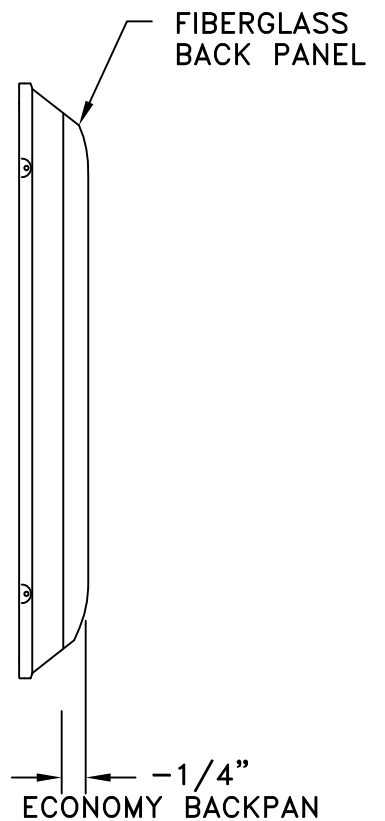

- FITS STANDARD 2' X 2' T-BAR CEILING SYSTEMS
- BONDED FOIL VAPOR BARRIER HELPS MINIMIZE CONDENSATION PROBLEMS
- 1/4" FIBERGLASS BACK PANEL
- PRESCORED BACK ACCEPTS 6 TO 14 INCH SPIN OR TAB COLLARS
  
- FINISH: WHITE (W)

EXPANDED METAL FACE

JOB NAME: _____	SUBMITTED BY: _____	DATE: 07/26/2013	AM-750RA
LOCATION: _____		<b>MODEL 750-RA</b> EXPANDED FACE T-Bar RETURN GRILLE 1/4" Fiberglass Back	
ARCHITECT: _____			
ENGINEER: _____			
CONTRACTOR: _____			