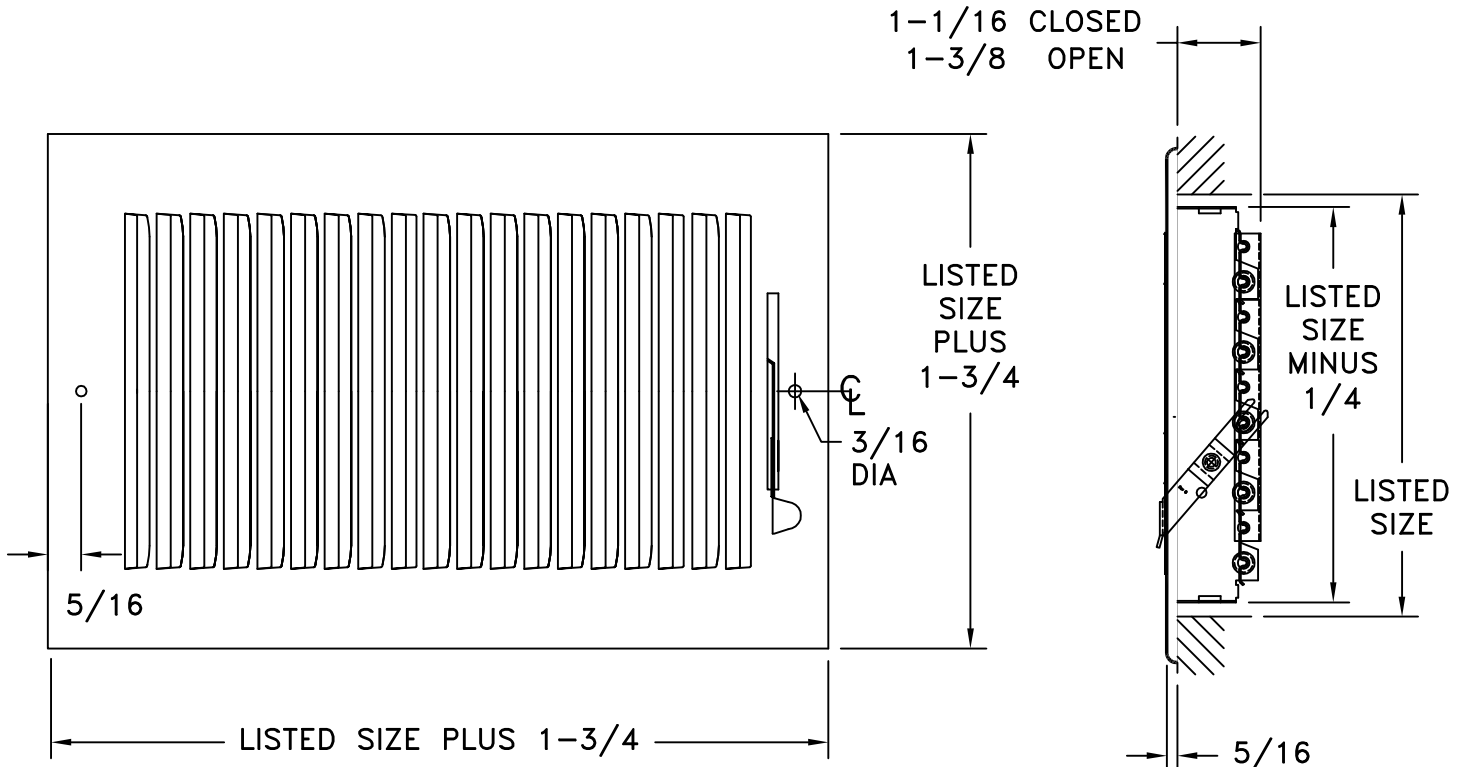

- ALL ALUMINUM CONSTRUCTION
- INTEGRAL ALUMINUM MULTI-SHUTTER DAMPER
- 1/2 INCH SPACED FINN SET AT 40 DEGREES
- SIZES OFFERED VARY BY FACE STYLE
- FOR HEATING OR COOLING
- FINISH: CEILING WHITE (CW)

A180RMS-ONE WAY THROW RIGHT
A180LMS- ONE WAY THROW LEFT

A160

A140

A190

DAMPER AND DIMENSIONS ARE TYPICAL FOR ALL DEFLECTIONS

JOB NAME: _____
 LOCATION: _____
 ARCHITECT: _____
 ENGINEER: _____
 CONTRACTOR: _____

SUBMITTED BY: _____

DATE: 09/03/2014 | AM-A100
SERIES 100
 Stamped Aluminum
 Ceiling Or Sidewall Register